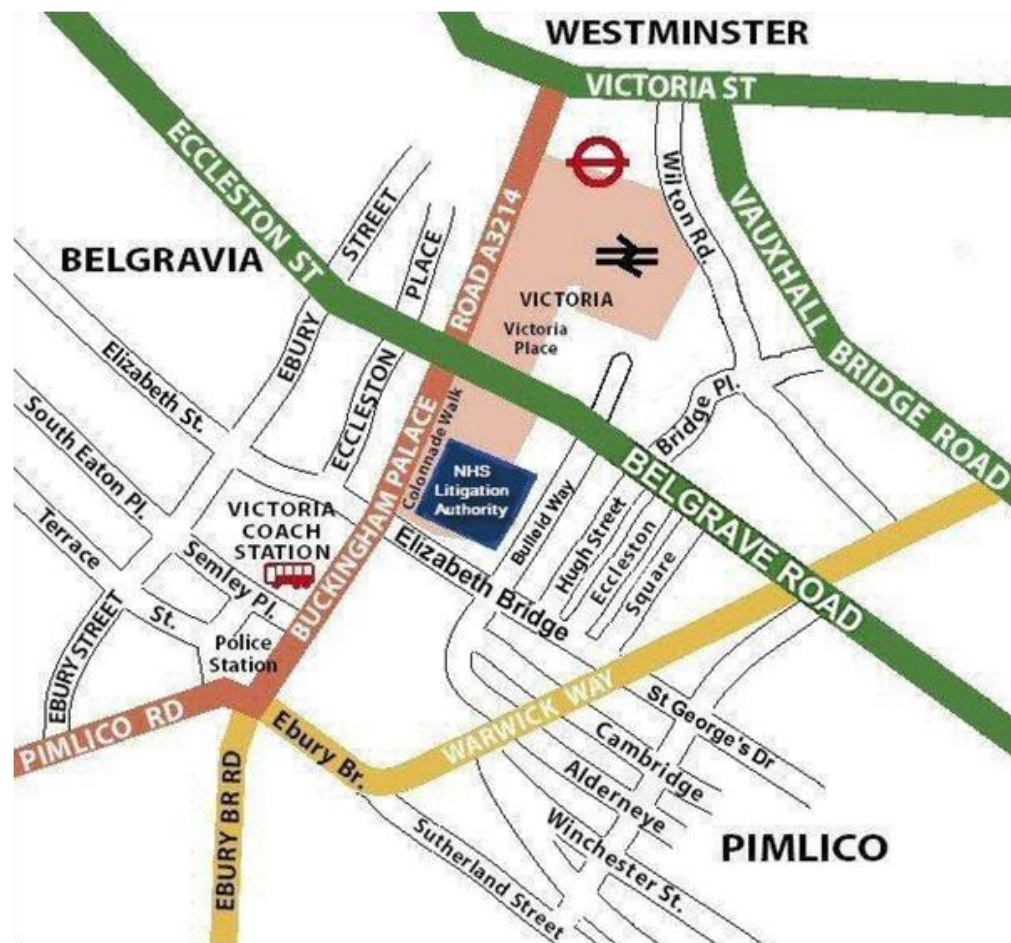

Nearest Underground/Railway Station: 

Victoria - Circle/District/Victoria Underground Lines/Victoria Railway Station

151 Buckingham Palace Road is approximately a 5 minute walk from Victoria tube and railway stations

Walk through the station concourse towards platforms 12 to 15 where trains depart for the Gatwick Express. At the far right of these platforms are escalators which will take you up into Victoria Place shops. Walk through the shops (keeping to the right) & you will exit the shops onto 'Eccleston Street'. Cross Eccleston Street (there is a pedestrian crossing immediately outside the shops) and walk up the small flight of steps on the opposite side. You are now walking on 'Colonnade Walk' which is a covered pedestrian walkway. After a short walk you will arrive at 151 Buckingham Palace Road on your left.

By Bus 

Victoria Bus Terminal is located in front of Victoria Station

Victoria Coach Station is located on the corner of Buckingham Palace Road and Elizabeth Street

Should you have any queries, please contact Emma Corbett on 020 7811 2808 or emma.corbett@nhsla.com